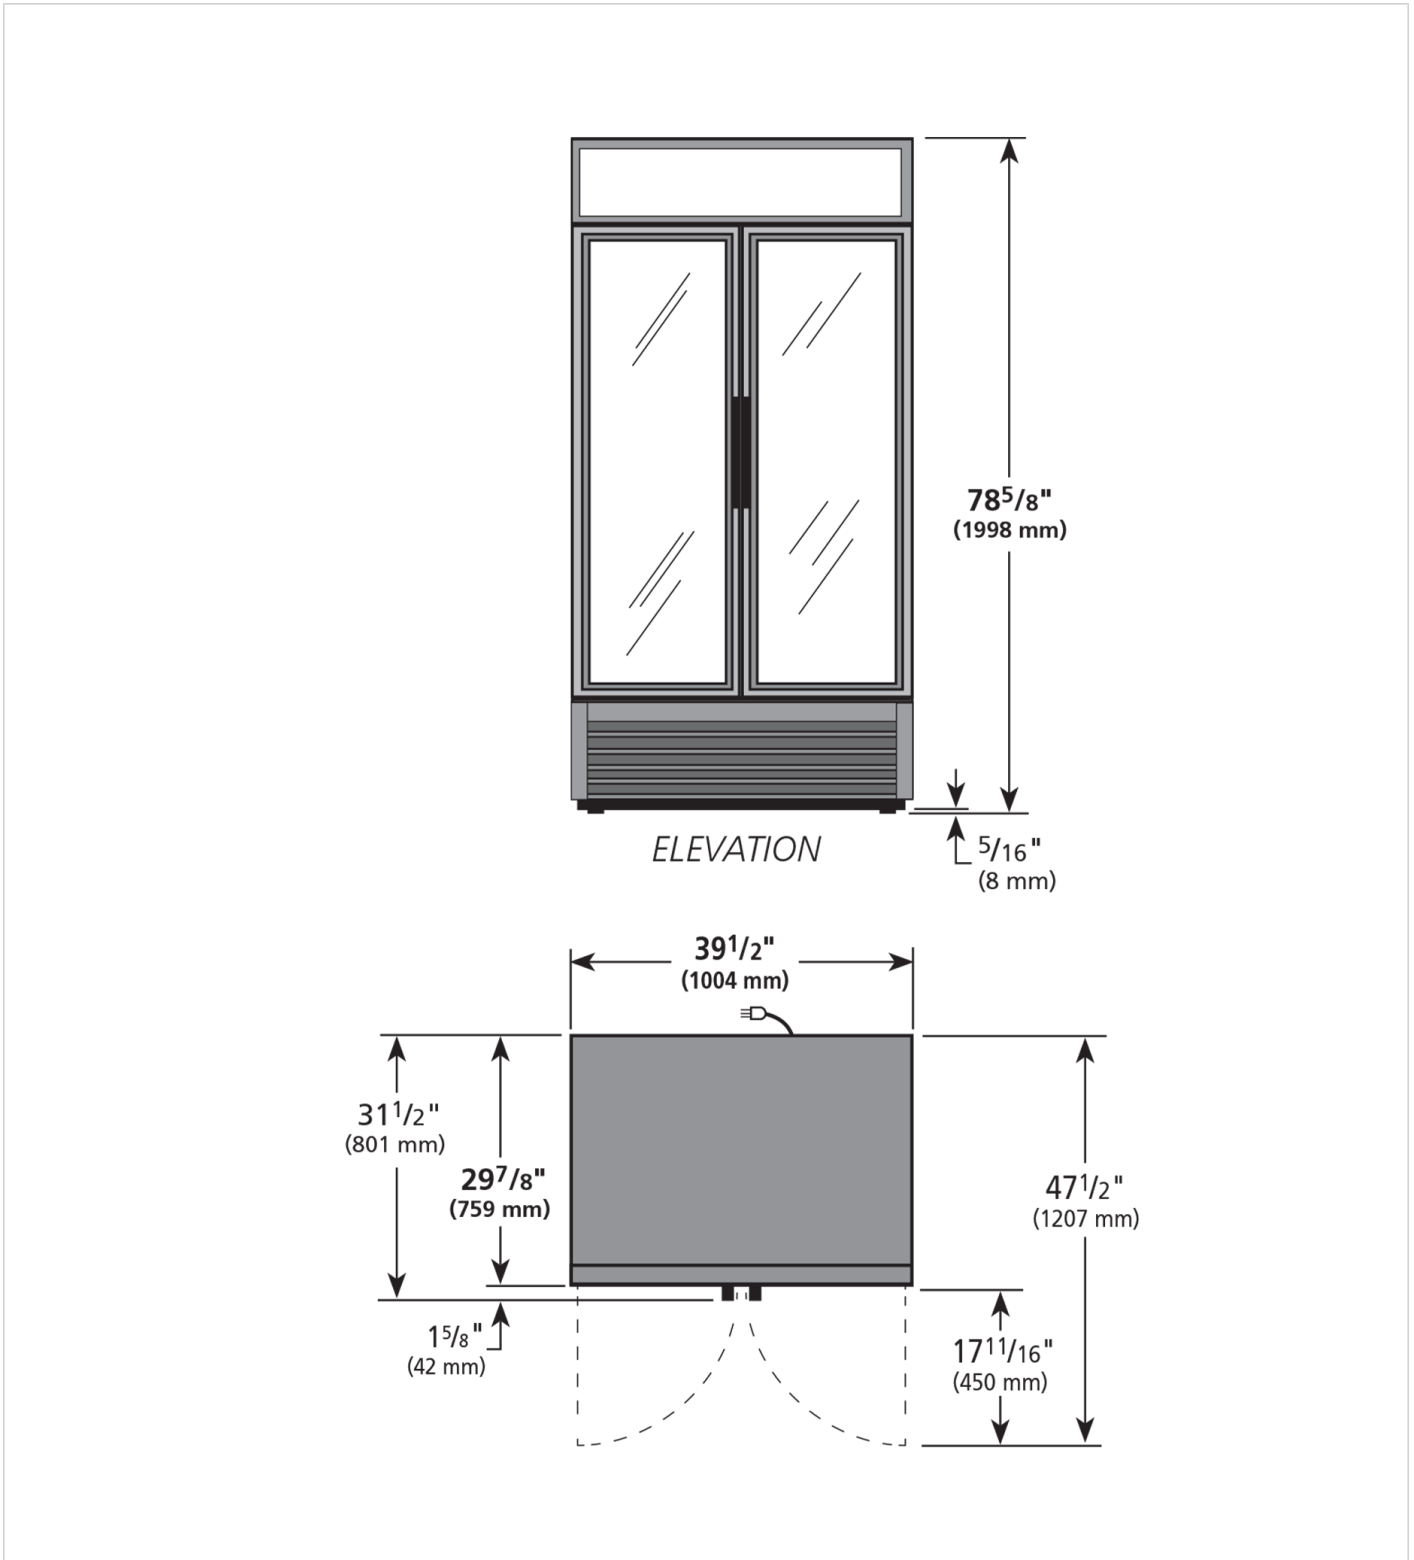

Glass Door Display

GDM-35-HC~TSL01

 Upright Retail Merchandiser Refrigerator, 2 Full Glass Swing Doors

Dimensions		Build		Technical	
External Width (mm)	1004	Door Description	2 Full Glass Swing Doors	Temperature Holding	0.5 : 3.3°C
External Depth (mm)	759	Exterior Construction	Stainless Steel/Aluminium front, Aluminium sides and rear	Refrigerant	R290
External Height (mm)	1998	Interior Construction	White coated aluminium, stainless steel base	Voltage / Frequency / Phase	220-240V/50-60Hz/1
Exclusions	Depth does not include 42 mm for door handle or 13 mm for rear access panel.	Air Intake Position	Front	Amps	2.2
Net Volume (Litres)	636	Ventilation Position	Rear	Wattage	506
Gross Volume (Litres)	991	Clearance Required	26 mm rear, zero sides	Temperature Class	M1
Display Area (m ²)	1.01	Cord Length (Meters)	2.74	Operating Statement	Tested at 25°C, 60% RH, per 'Refrigerators with a Direct Sales Function' for perishable food merchandising.
Supplied Shelves	8	Internal Lighting	LED	Testing Standard	EN 23953
Shelf Size (L x D mm)	439 x 573	Standard w/ Locks	Not Standard. Options available.	EEC	C
Internal Net Height (mm)	1300			EEL	24.9
Unpackaged Weight (kg)	162			kWh/24hr	5.76
Packaged Weight (kg)	173			kWh/Annum	2103
Packaged Dimensions (W x D x H mm)	1083 x 902 x 2134			Defrost Type	Auto
Supplied Supports	Leg Levellers (Castors supplied separate)				

TFIUK@truemfg.com
TrueGermCustomerService@truemfg.com
TrueRefAus@truemfg.com

GDM-35-HC~TSL01

Upright Retail Merchandiser Refrigerator, 2 Full Glass Swing Doors

Specifications subject to change without notice.
Chart dimensions rounded up to the next whole millimeter (inches rounded up to the 1/8")